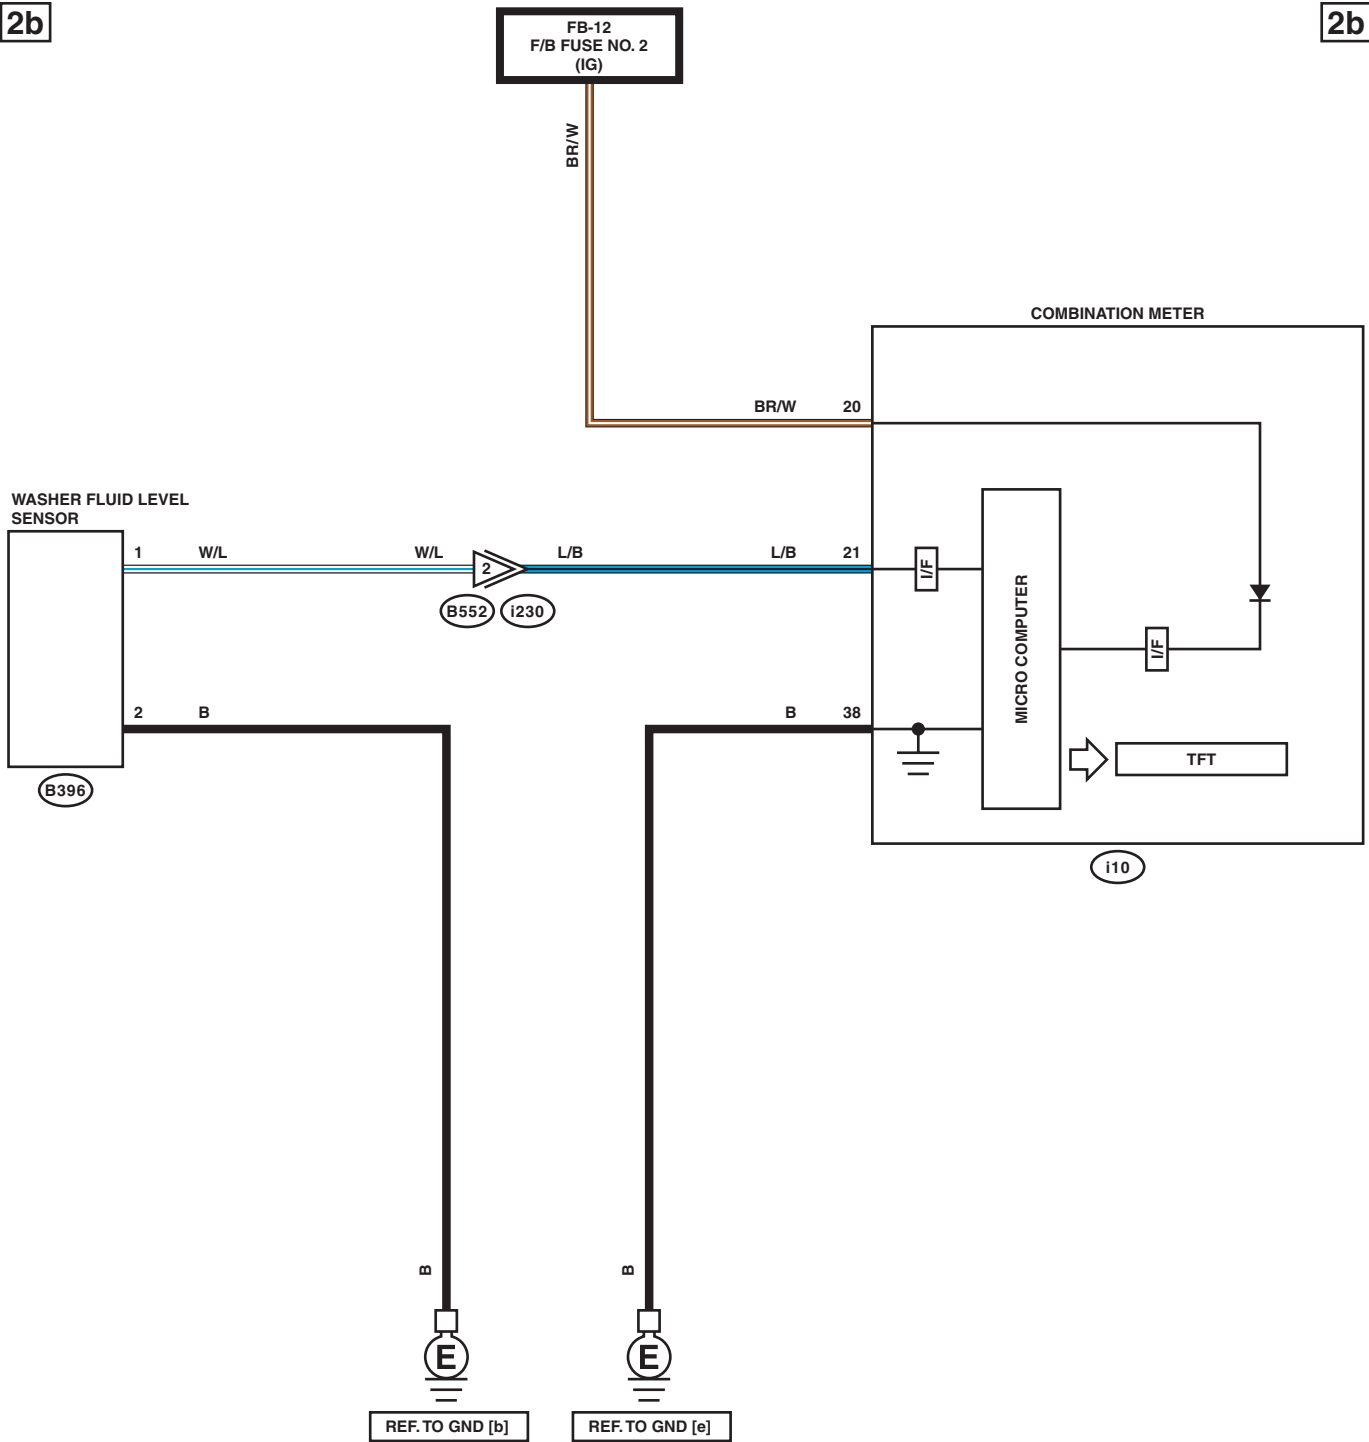

WI-44443

Front Wiper and Washer System

WIRING SYSTEM

2. ENGINE TYPE EJ

2a

2a

WI-44444

Front Wiper and Washer System

WIRING SYSTEM

2b

2b

WI-44445

2c

2c

LIST OF CONNECTORS

B8 (GR)