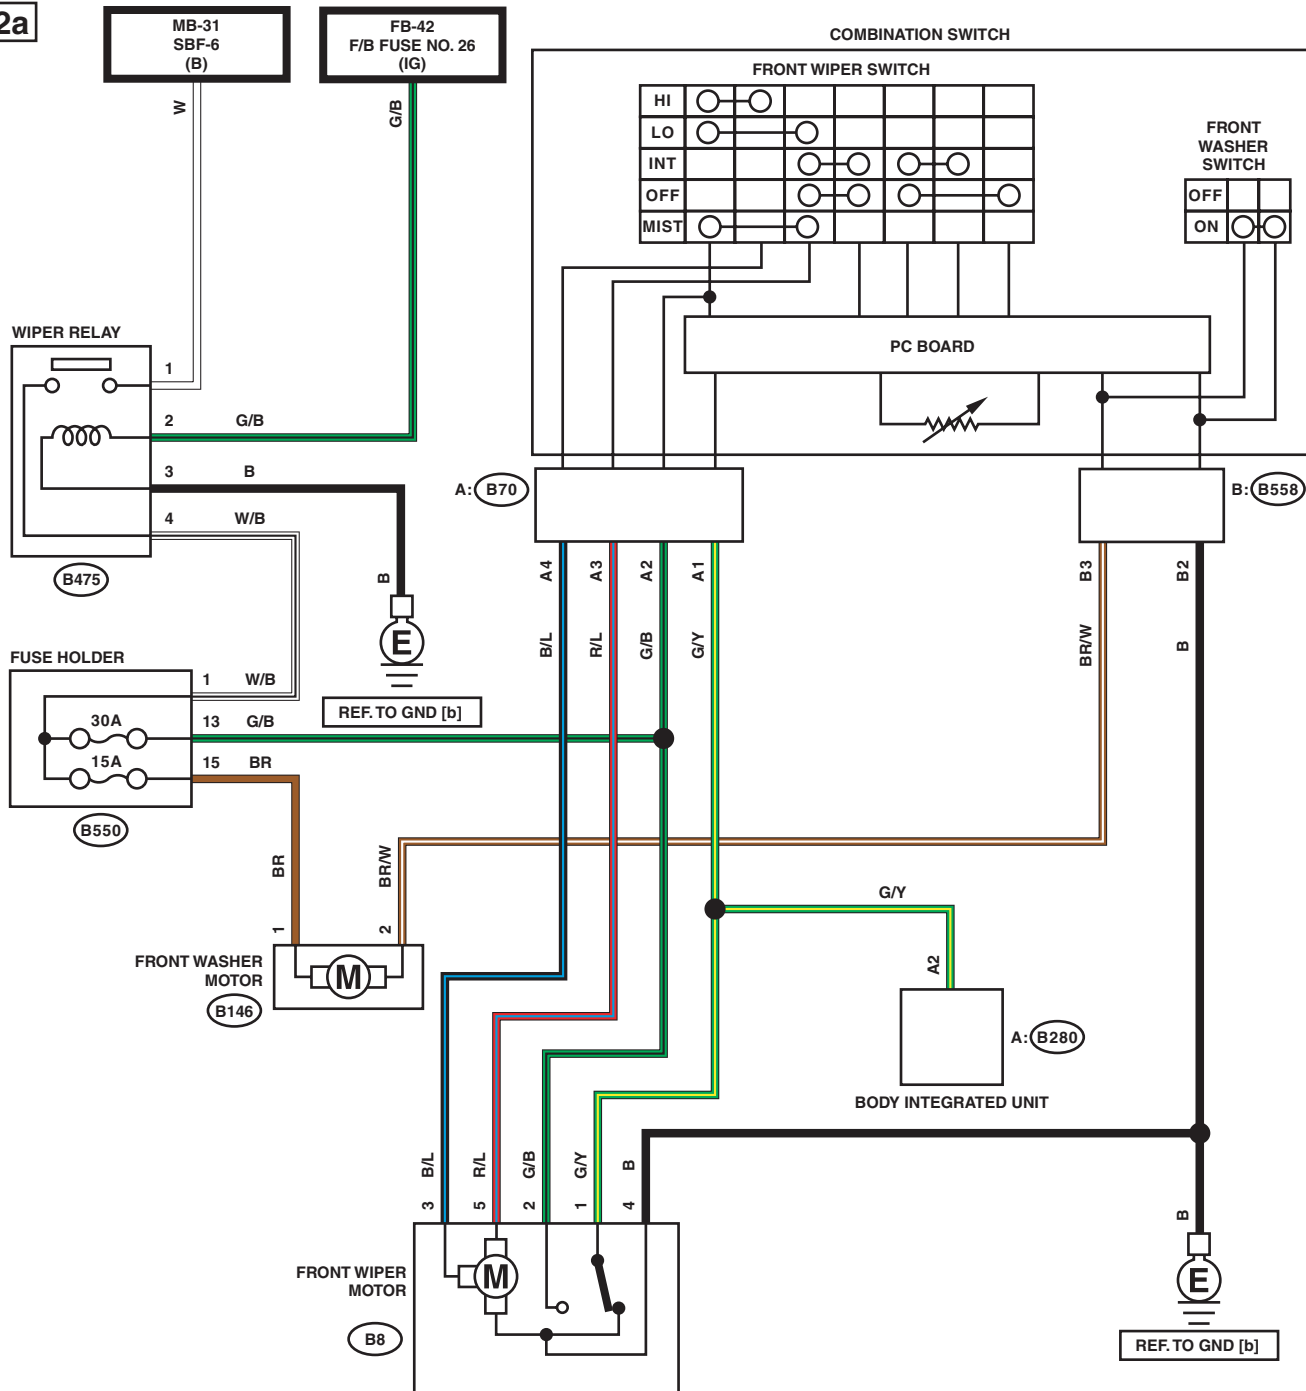

WI-44443

Front Wiper and Washer System

WIRING SYSTEM

2. ENGINE TYPE EJ

2a

2a

WI-44444

Front Wiper and Washer System

WIRING SYSTEM

2b

2b

WI-44445

2c

2c

LIST OF CONNECTORS

B8 (GR)