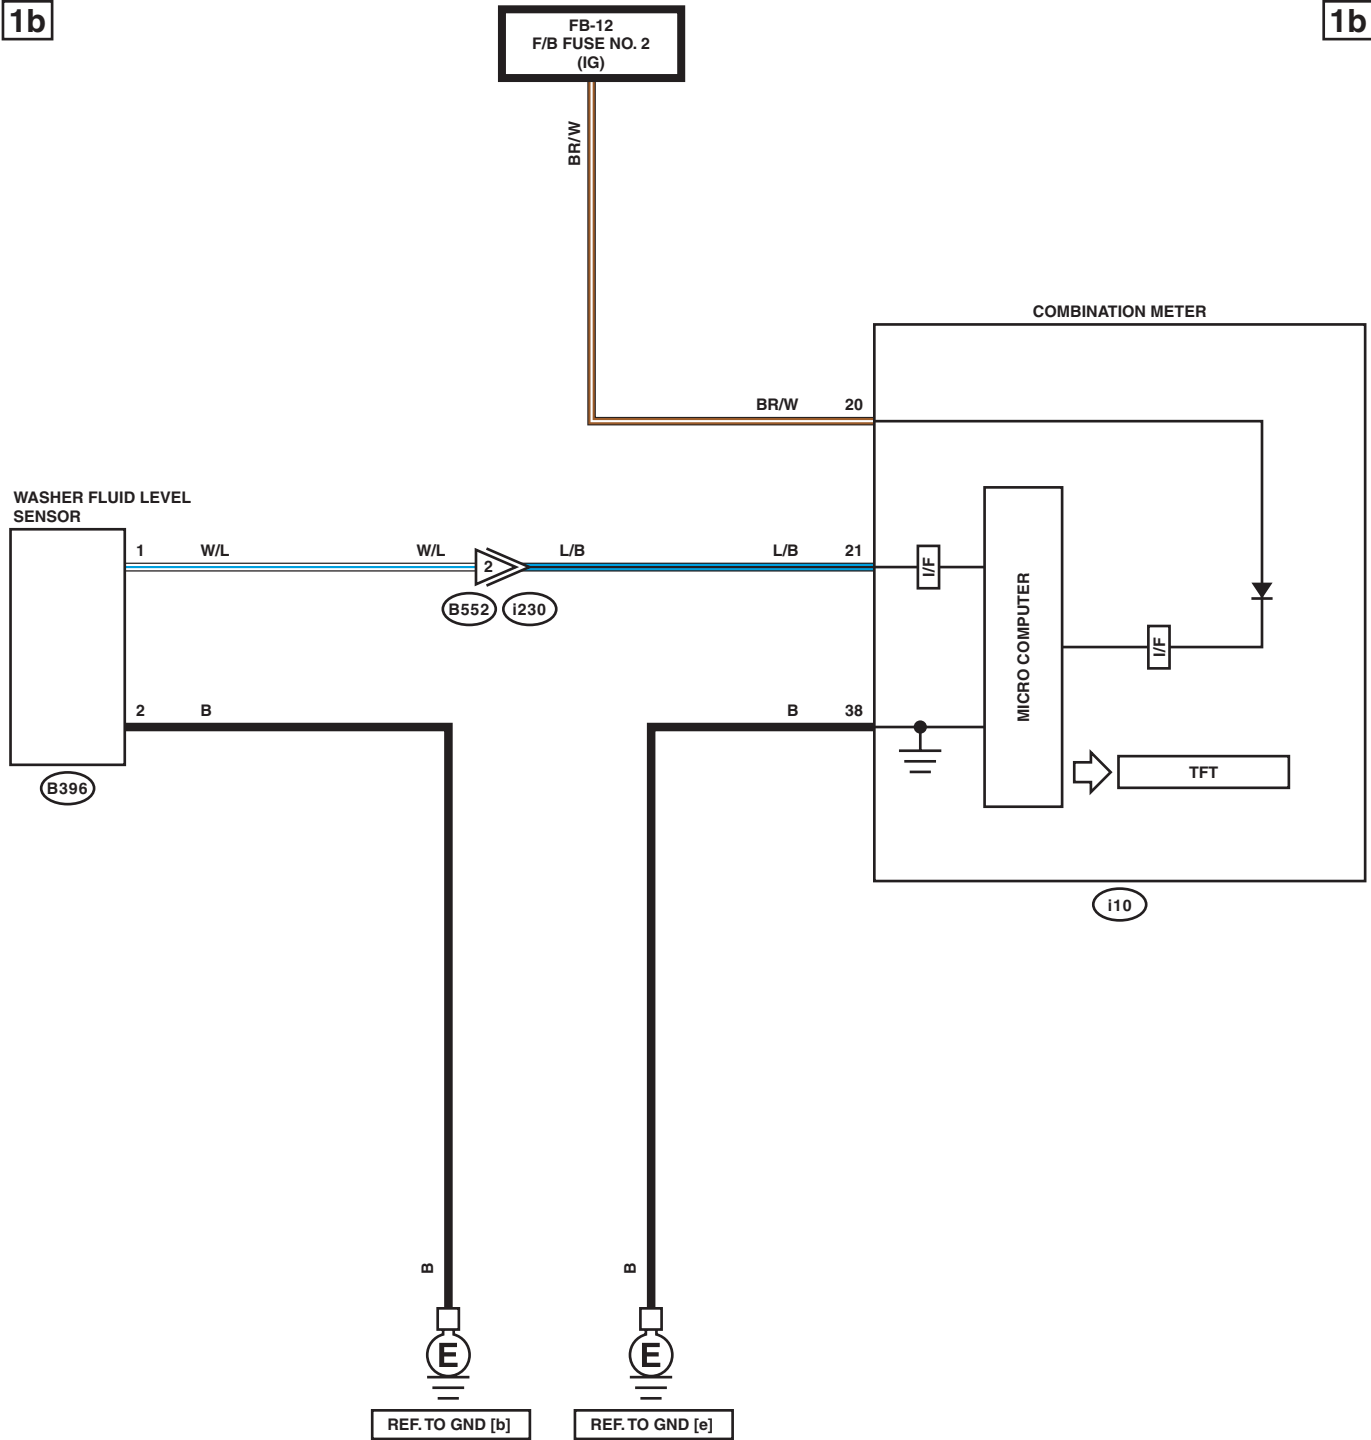

Front Wiper and Washer System

WIRING SYSTEM

22. Front Wiper and Washer System

A: WIRING DIAGRAM

1. ENGINE TYPE FA

WI-44441

Front Wiper and Washer System

WIRING SYSTEM

1b

1b

WI-44442

Front Wiper and Washer System

WIRING SYSTEM

1c

1c

LIST OF CONNECTORS

WI-44443

Front Wiper and Washer System

WIRING SYSTEM

2. ENGINE TYPE EJ

2a

2a

WI-44444

Front Wiper and Washer System