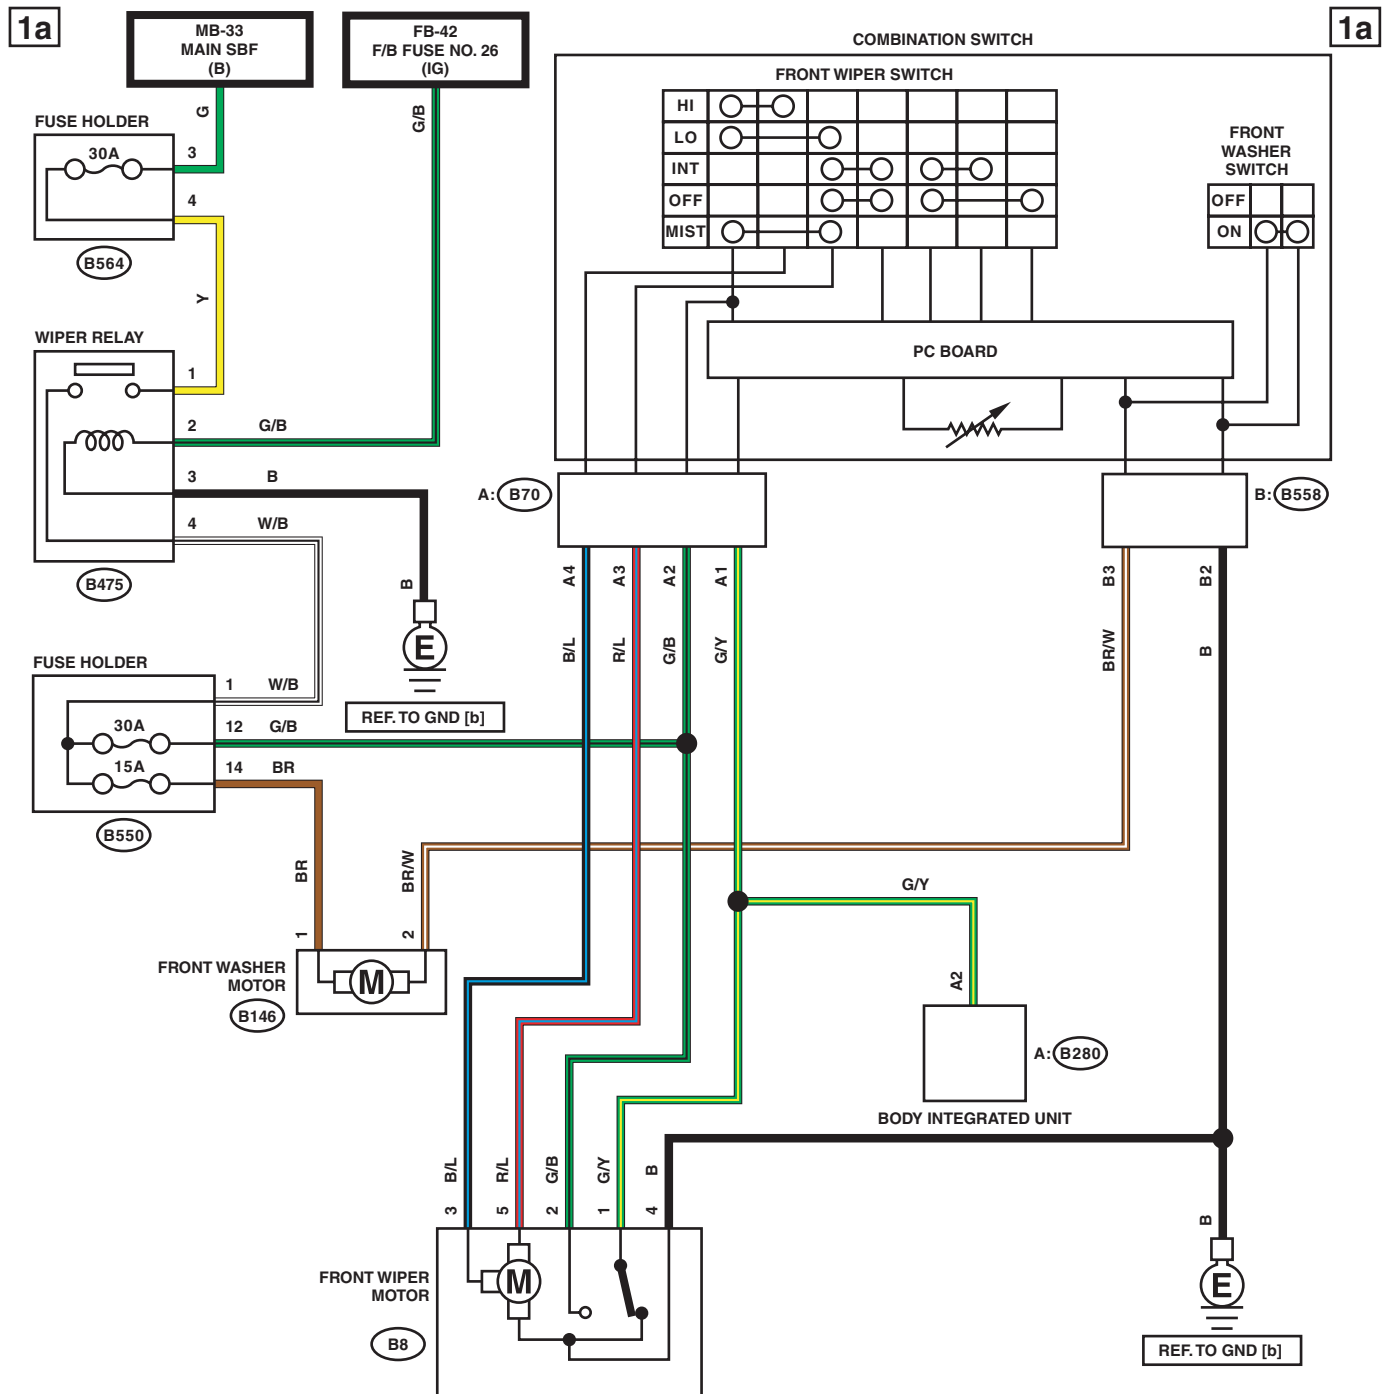

Front Wiper and Washer System

WIRING SYSTEM

22. Front Wiper and Washer System

A: WIRING DIAGRAM

1. ENGINE TYPE FA

WI-44441

Front Wiper and Washer System

WIRING SYSTEM

1b

1b

WI-44442

Front Wiper and Washer System

WIRING SYSTEM

1c

1c

LIST OF CONNECTORS

WI-44443

Front Wiper and Washer System

WIRING SYSTEM

2. ENGINE TYPE EJ

2a

2a

WI-44444

Front Wiper and Washer System